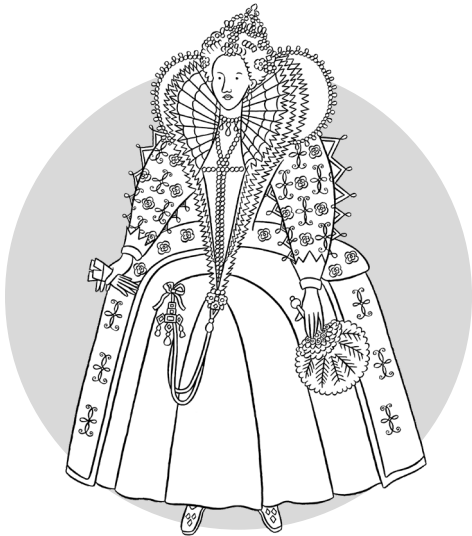

THE ROYAL MINT[®]
MUSEUM

Queen Elizabeth I silver sixpence

Have fun colouring in
your Tudor coin designed
by the Royal Mint in 1561.

Elizabeth I ruled as Queen
of England and Ireland
for 45 years from 1558–1603.